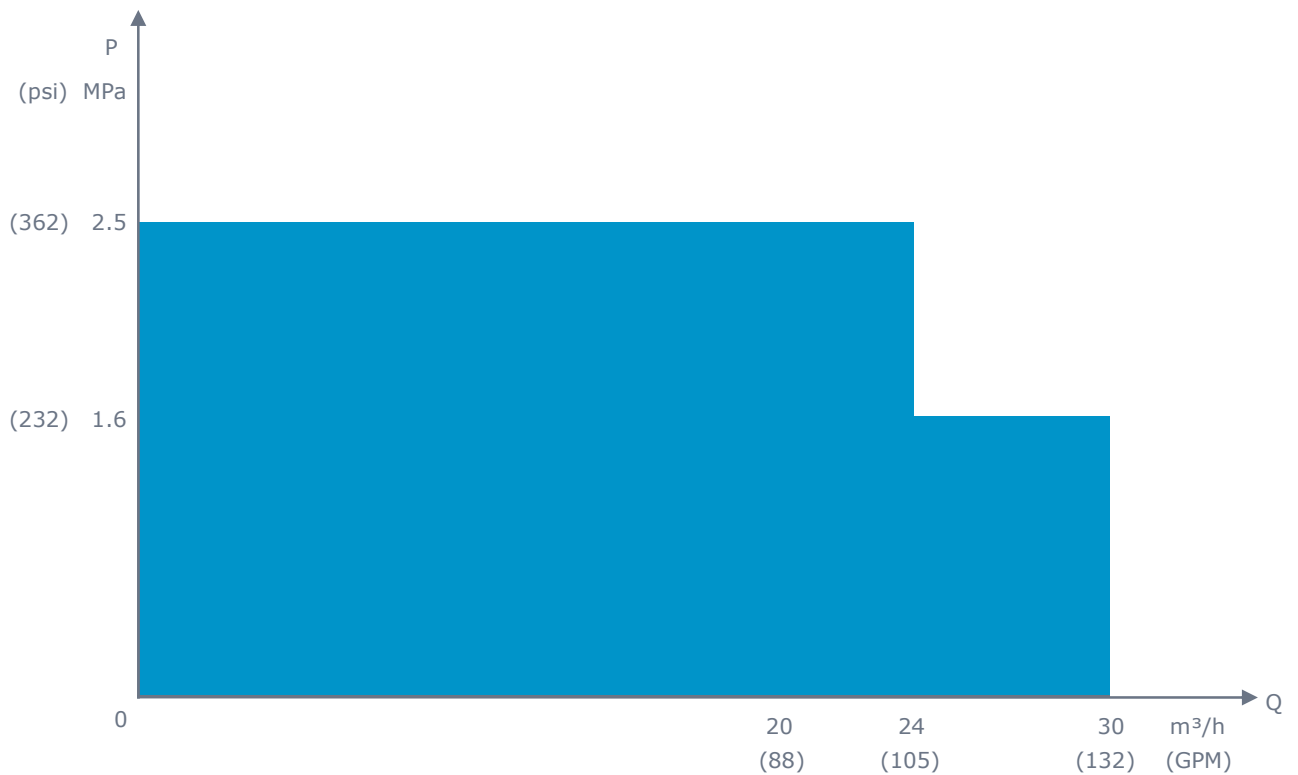

PERFORMANCE CHART

CM – Compact Diaphragm Pump

AUSTRALIAN DISTRIBUTOR

CALL 1300 789 466

When Pump Knowledge Matters
www.kelairpumps.com.au