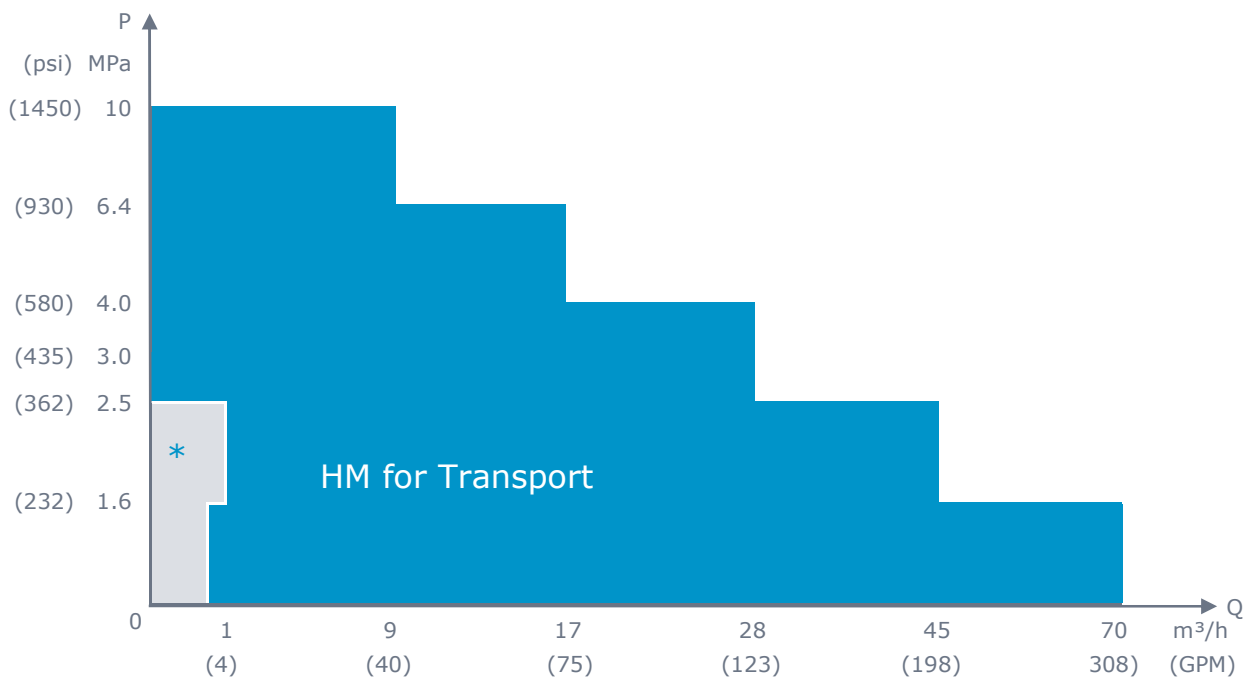

PERFORMANCE CHART

HM – Piston Diaphragm Pump

*Consultation required; Other ABEL pump line

AUSTRALIAN DISTRIBUTOR

CALL 1300 789 466
When Pump Knowledge Matters
www.kelairpumps.com.au